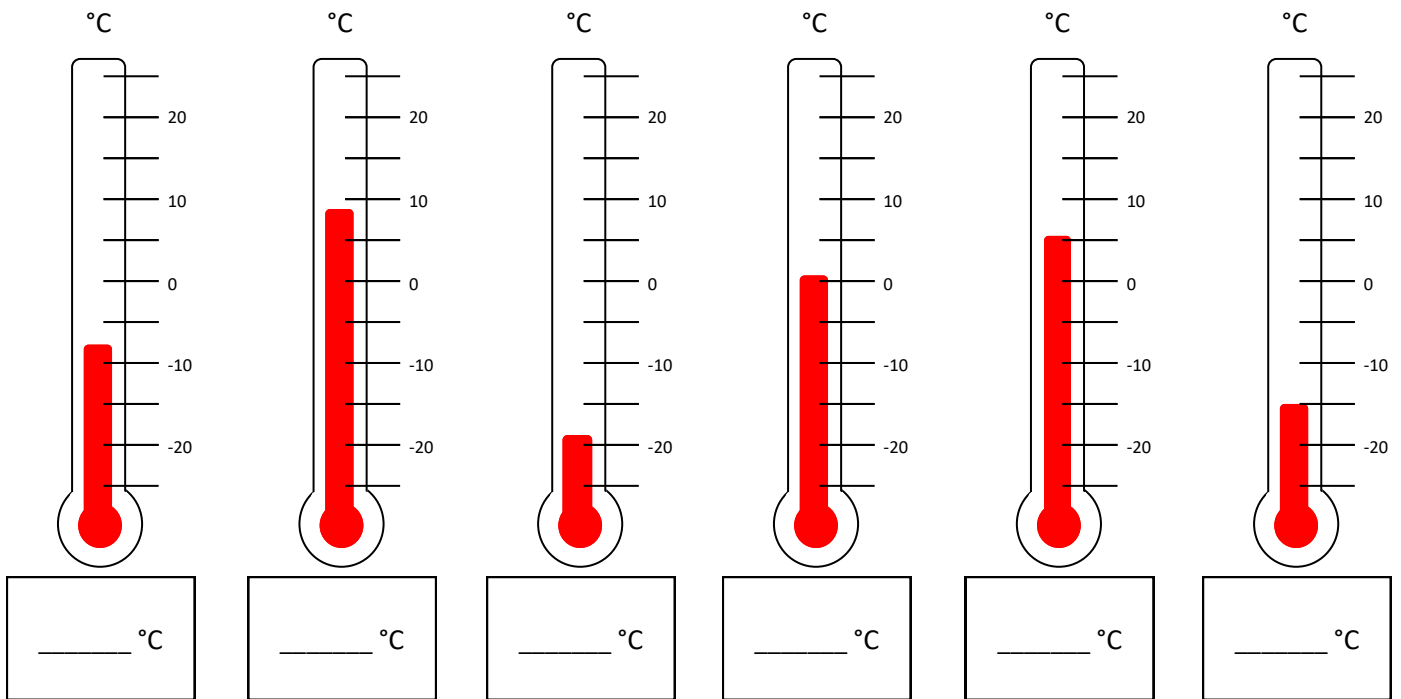

WALT read scales to the nearest division

12/3/14

Extension

Colour in these thermometers to show the correct temperature.