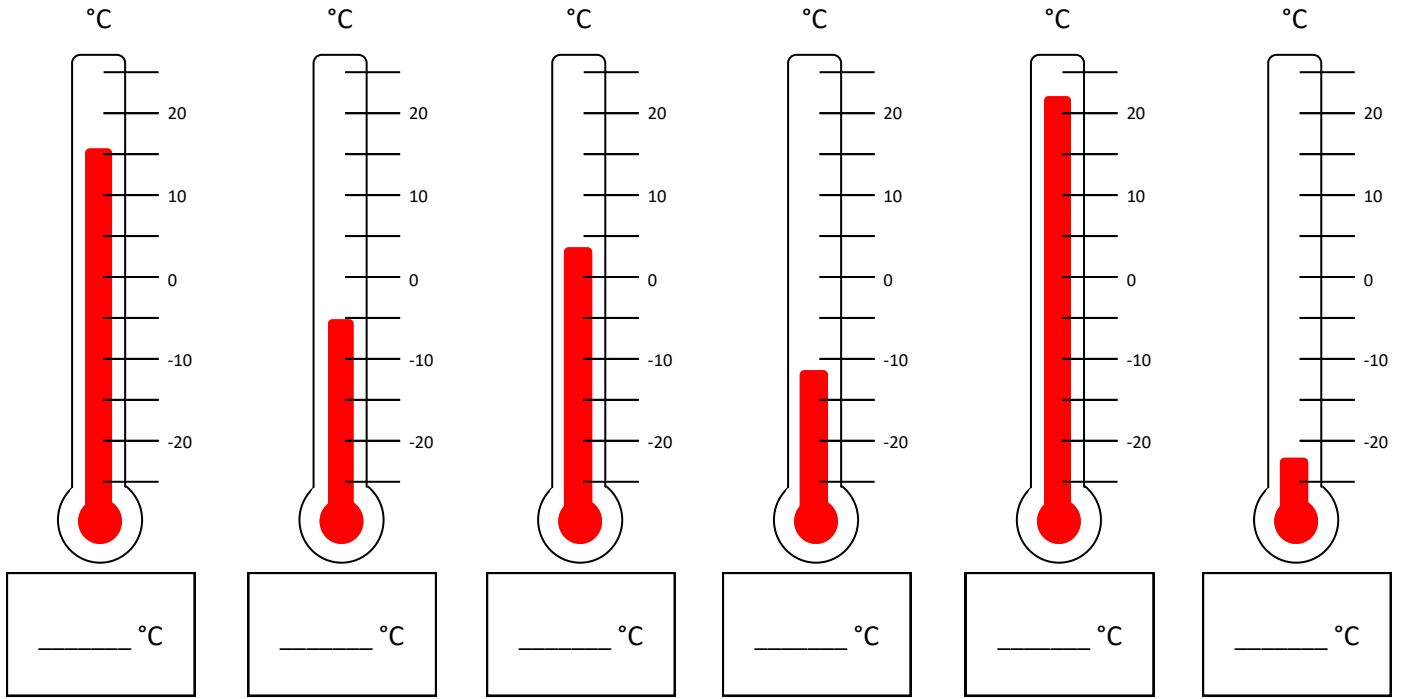

WALT read scales to the nearest division

12/3/14

Extension

Colour in these thermometers to show the correct temperature.